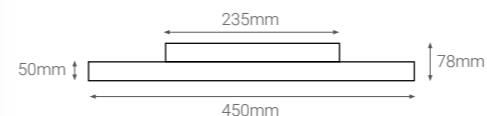

SKY

SKY Ø 350
BLACK

SKY Ø 350
WHITE

SKY Ø 450
BLACK

SKY Ø 450
WHITE

SKY Ø 600
BLACK

SKY Ø 600
WHITE

SKY 350

CRI 90
Weight 2,2 kg
Optic Microprismatic (UGR<19)

3000K = 2004 lm
3500K = 2110 lm
4000K = 2216 lm

SKY 450

CRI 90
Weight 3 kg
Optic Microprismatic (UGR<19)

3000K = 2789 lm
3500K = 2925 lm
4000K = 3062 lm

SKY 600

CRI 90
Weight 5,6 kg
Optic Microprismatic (UGR<19)

3000K = 6075 lm
3500K = 6265 lm
4000K = 6456 lm

Code ordering (luminaire only)

SKY600-50W-3CCT-1D-B

Product family	Type	Colour temperature	Control gear	Surfaced finish
SKY SKY	350 - 18W Small 450 - 26W Medium 600 - 50W Large	3CCT 3000/3500/4000K	1D DALI / TouchDIM 1B CASAMBI	W White B Black • Custom