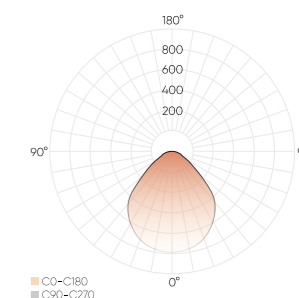

CRI 90
Weight 2,2 kg
Optic Microprismatic (UGR<19)

3000K = 2004 lm
3500K = 2110 lm
4000K = 2216 lm

SKY 450

CRI 90
Weight 3 kg
Optic Microprismatic (UGR<19)

3000K = 2789 lm
3500K = 2925 lm
4000K = 3062 lm

SKY 600

CRI 90
Weight 5,6 kg
Optic Microprismatic (UGR<19)

3000K = 6075 lm
3500K = 6265 lm
4000K = 6456 lm

Code ordering (luminaire only)

SKY600-50W-3CCT-1D-B

Product family	Type	Colour temperature	Control gear	Surfaced finish
SKY SKY	350 - 18W Small 450 - 26W Medium 600 - 50W Large	3CCT 3000/3500/4000K	1D DALI / TouchDIM 1B CASAMBI	W White B Black • Custom