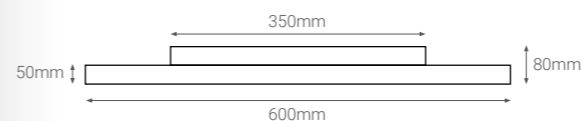

SKY

SKY Ø 350
BLACK

SKY Ø 350
WHITE

SKY Ø 450
BLACK

SKY Ø 450
WHITE

SKY Ø 600
BLACK

SKY Ø 600
WHITE

SKY 350

CRI 90
Weight 2,2 kg
Optic Microprismatic (UGR<19)

3000K = 2004 lm
3500K = 2110 lm
4000K = 2216 lm

SKY 450

CRI 90
Weight 3 kg
Optic Microprismatic (UGR<19)

3000K = 2789 lm
3500K = 2925 lm
4000K = 3062 lm

SKY 600

CRI 90
Weight 5,6 kg
Optic Microprismatic (UGR<19)

3000K = 6075 lm
3500K = 6265 lm
4000K = 6456 lm

Code ordering (luminaire only)

SKY600-50W-3CCT-1D-B

Product family	Type	Colour temperature	Control gear	Surfaced finish
SKY SKY	350 - 18W Small 450 - 26W Medium 600 - 50W Large	3CCT 3000/3500/4000K	1D DALI / TouchDIM 1B CASAMBI	W White B Black • Custom