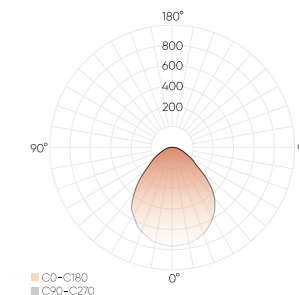

SKY

SKY Ø 350
BLACK

SKY Ø 350
WHITE

SKY Ø 450
BLACK

SKY Ø 450
WHITE

SKY Ø 600
BLACK

SKY Ø 600
WHITE

SKY 350

CRI 90
Weight 2,2 kg
Optic Microprismatic (UGR<19)

3000K = 2004 lm
3500K = 2110 lm
4000K = 2216 lm

SKY 450

CRI 90
Weight 3 kg
Optic Microprismatic (UGR<19)

3000K = 2789 lm
3500K = 2925 lm
4000K = 3062 lm

SKY 600

CRI 90
Weight 5,6 kg
Optic Microprismatic (UGR<19)

3000K = 6075 lm
3500K = 6265 lm
4000K = 6456 lm

Code ordering (luminaire only)

SKY600-50W-3CCT-1D-B

Product family	Type	Colour temperature	Control gear	Surfaced finish
SKY SKY	350 - 18W Small 450 - 26W Medium 600 - 50W Large	3CCT 3000/3500/4000K	1D DALI / TouchDIM 1B CASAMBI	W White B Black • Custom