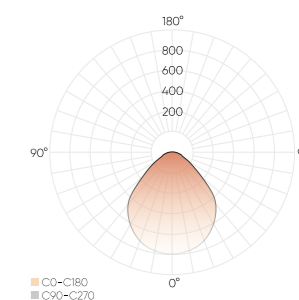

SKY

SKY Ø 350
BLACK

SKY Ø 350
WHITE

SKY Ø 450
BLACK

SKY Ø 450
WHITE

SKY Ø 600
BLACK

SKY Ø 600
WHITE

SKY 350

CRI 90
Weight 2,2 kg
Optic Microprismatic (UGR<19)

3000K = 2004 lm
3500K = 2110 lm
4000K = 2216 lm

SKY 450

CRI 90
Weight 3 kg
Optic Microprismatic (UGR<19)

3000K = 2789 lm
3500K = 2925 lm
4000K = 3062 lm

SKY 600

CRI 90
Weight 5,6 kg
Optic Microprismatic (UGR<19)

3000K = 6075 lm
3500K = 6265 lm
4000K = 6456 lm

Code ordering (luminaire only)

SKY600-50W-3CCT-1D-B

Product family	Type	Colour temperature	Control gear	Surfaced finish
SKY SKY	350 - 18W Small 450 - 26W Medium 600 - 50W Large	3CCT 3000/3500/4000K	1D DALI / TouchDIM 1B CASAMBI	W White B Black • Custom