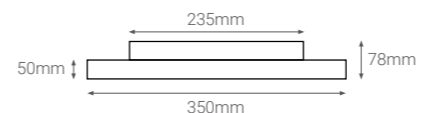

SKY

SKY Ø 350
BLACK

SKY Ø 350
WHITE

SKY Ø 450
BLACK

SKY Ø 450
WHITE

SKY Ø 600
BLACK

SKY Ø 600
WHITE

SKY 350

CRI 90
Weight 2,2 kg
Optic Microprismatic (UGR<19)

3000K = 2004 lm
3500K = 2110 lm
4000K = 2216 lm

SKY 450

CRI 90
Weight 3 kg
Optic Microprismatic (UGR<19)

3000K = 2789 lm
3500K = 2925 lm
4000K = 3062 lm

SKY 600

CRI 90
Weight 5,6 kg
Optic Microprismatic (UGR<19)

3000K = 6075 lm
3500K = 6265 lm
4000K = 6456 lm

Code ordering (luminaire only)

SKY600-50W-3CCT-1D-B

Product family	Type	Colour temperature	Control gear	Surfaced finish
SKY SKY	350 - 18W Small 450 - 26W Medium 600 - 50W Large	3CCT 3000/3500/4000K	1D DALI / TouchDIM 1B CASAMBI	W White B Black • Custom